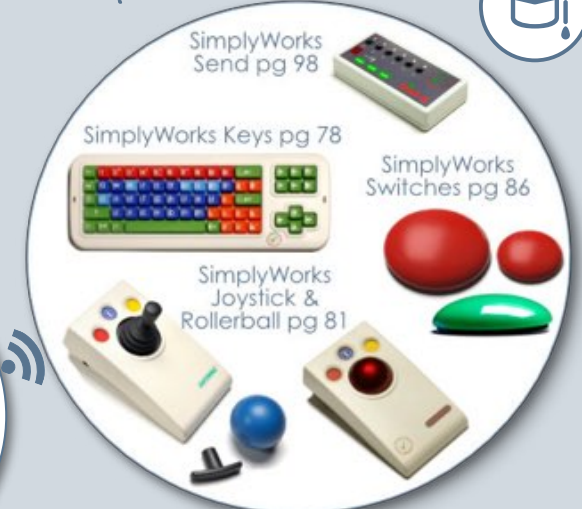

alternative keyboards

The SimplyWorks Range of Wireless Computer Devices

You can control your computer or tablet wirelessly with the SimplyWorks range of devices.

Just connect a SimplyWorks Receiver to your computer or tablet, then pair it with a SimplyWorks Keyboard, Joystick, Rollerball or Switch to easily control your device from up to 10m away. Up to 6 controllers can be connected - perfect for including everyone in an interactive classroom.

Read about the fun & motivating SimplyWorks Toy Controllers on pg 98-100 too!

Literacy & Letter Identification

Look out for our lowercase keyboards which help young users to find and match letters. They also support people with emerging literacy.