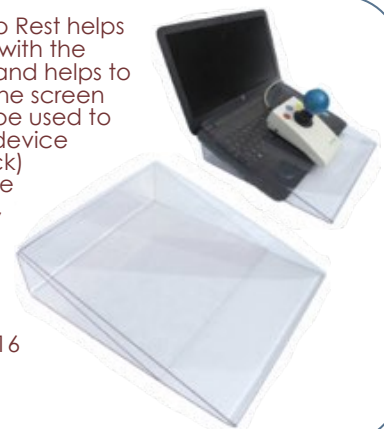

Covered Laptop Rest

The Covered Laptop Rest helps to prevent fiddling with the keys and glidepad and helps to focus attention on the screen activity. It can also be used to position an access device (eg. switches, joystick) directly in front of the screen, at an angle, for a good midline position. It raises the screen, providing excellent visibility, comfort and proximity. Fits up to 16 inch laptops.