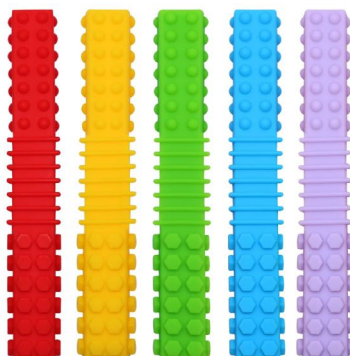

Sensory Silicone Chew Sticks - 5 Pack (Rainbow Colours)

R472.00

Pack of sensory chew sticks designed for children with autism or sensory processing needs, promoting calm and focus.

- Made from food-grade silicone, safe and durable for chewing.
- Features rainbow colours to increase visual stimulation.
- Portable design, suitable for home, school, or therapy settings.
- Helps alleviate stress and meets oral sensory needs.

Example uses:

Education: Supports focus and self-regulation for children during classroom activities.
Healthcare: Aids in managing oral motor needs in therapy for children with autism or ADHD.