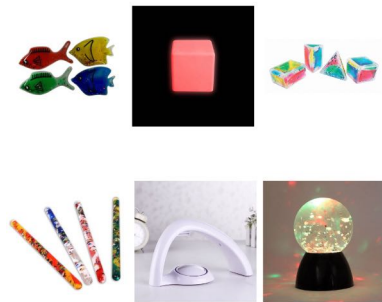

- Portable black sensory pop-up tent: 105 cm x 105 cm x 110 cm unfolded, includes a carry case for portability; creates a dark environment for sensory play.
- Colour-Changing Mood Pebble: Pebble-shaped light with 6 adjustable colours and brightness levels; 34 cm x 34 cm x 12 cm, 1.4 kg; remote-controlled, mains powered.
- Infinity Mirrors: Optical illusion of infinite depth with LED lights; batteries included.
- Kaleidoscope Rotating Disco Ball: Projects colourful rotating light patterns for visual stimulation; batteries included.
- Light-Up Water-Filled Glitter Ball: Handheld sensory ball filled with water and glitter; batteries included.
- Spikey & Ridged Rugby Balls: Soft, tactile balls with LED lights.

Sensory exploration set offering visual and tactile stimulation, perfect for education and therapy.

- LED Cube: Rechargeable, waterproof, 16-colour lighting; 40 cm x 40 cm x 40 cm, 5 kg; includes remote.
- Jelly 3D Shapes: 4 squidy geometric shapes with colourful liquid and glitter for tactile learning.
- Rainbow Light: Projects rainbows; 23 cm x 11 cm x 12 cm, 400 g; 4 AAA batteries (included).
- Glitter Tubes: 4 sensory wands, 32 cm each, filled with glitter; no batteries required.
- Sensory Glitter Waterball: 10 cm ball filled with water and glitter; 250 g; powered by 3 AAA batteries (included).
- Jelly Fish Shapes: Colourful jellyfish filled with water, oil, and glitter; length: 20 cm; weight: 180 grams; provides tactile and visual sensory input; no batteries required.