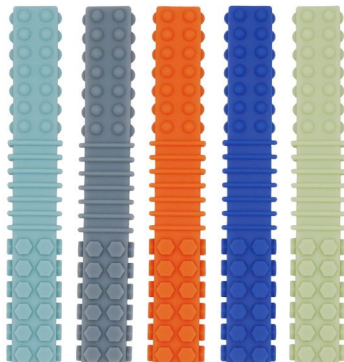

Sensory Silicone Chew Sticks - 5 Pack (Muted Colours)

R472.00

Pack of five silicone chew sticks designed for children with sensory needs, promoting calmness and focus.

- Made from durable, non-toxic silicone for safe chewing.
- Comes in muted colours to minimise overstimulation.
- Helps reduce anxiety and improve focus in children with sensory processing challenges.
- Lightweight and portable for home, school, or therapy use.

Example uses:

Education: Supports children with sensory needs in maintaining focus during learning activities.
Healthcare: Assists therapists in managing oral sensory needs in children with autism or ADHD.

RT275-11-046